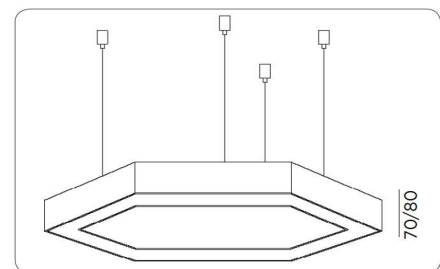

Dimension diagram