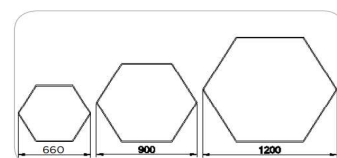

Dimension diagram